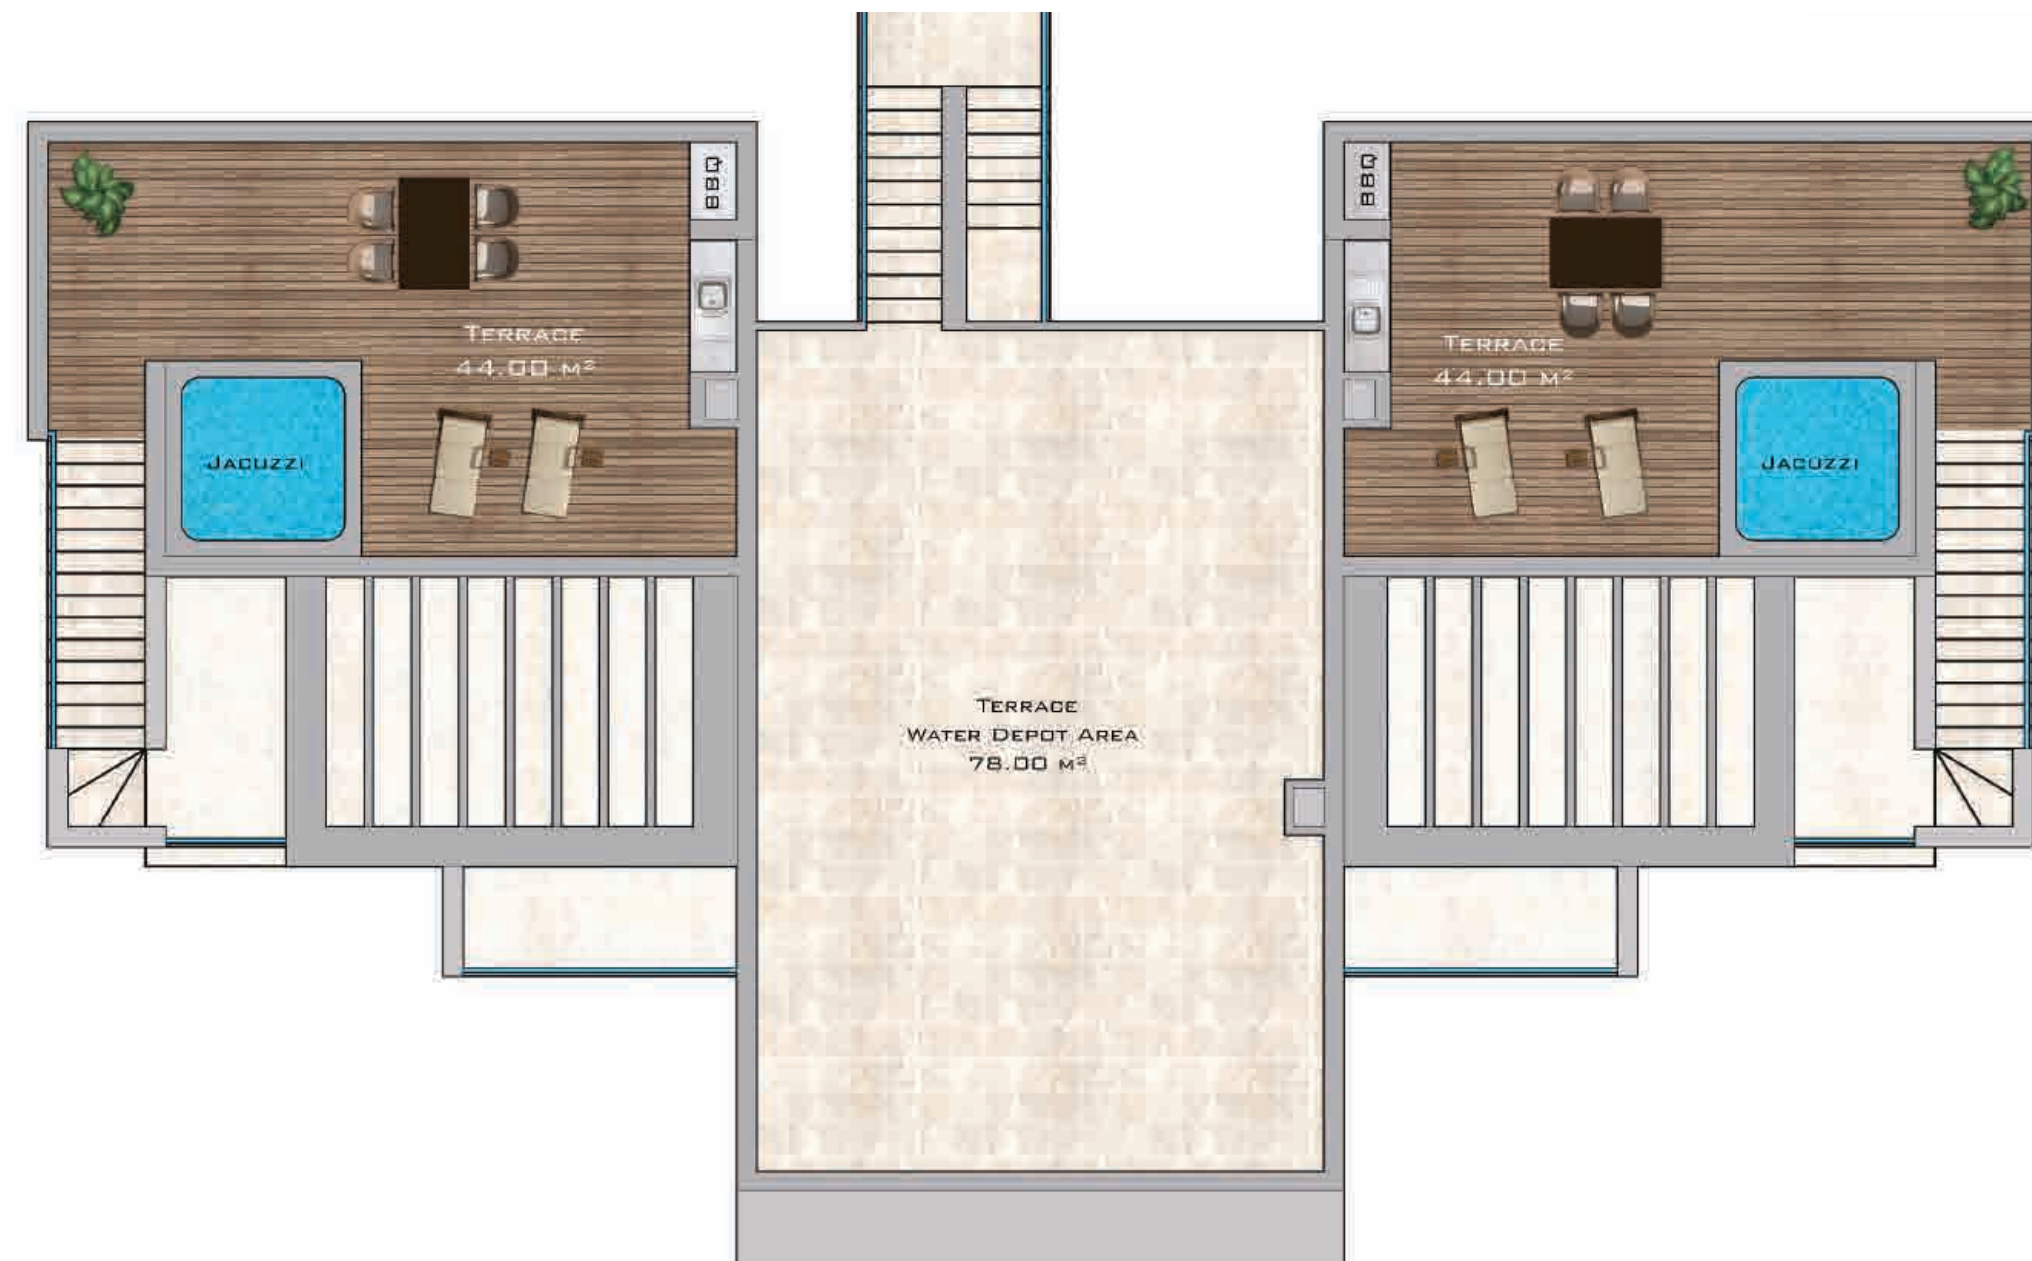

Corner Apartment
92 m² total area
23,5 m² terrace

Middle Apartment
89 m² closed area
26+18 m² terrace

Starting price from
£149,950

Price including VR system/AC and whitegoods

PENTHOUSE APARTMENT

2 Bedroom Apartment