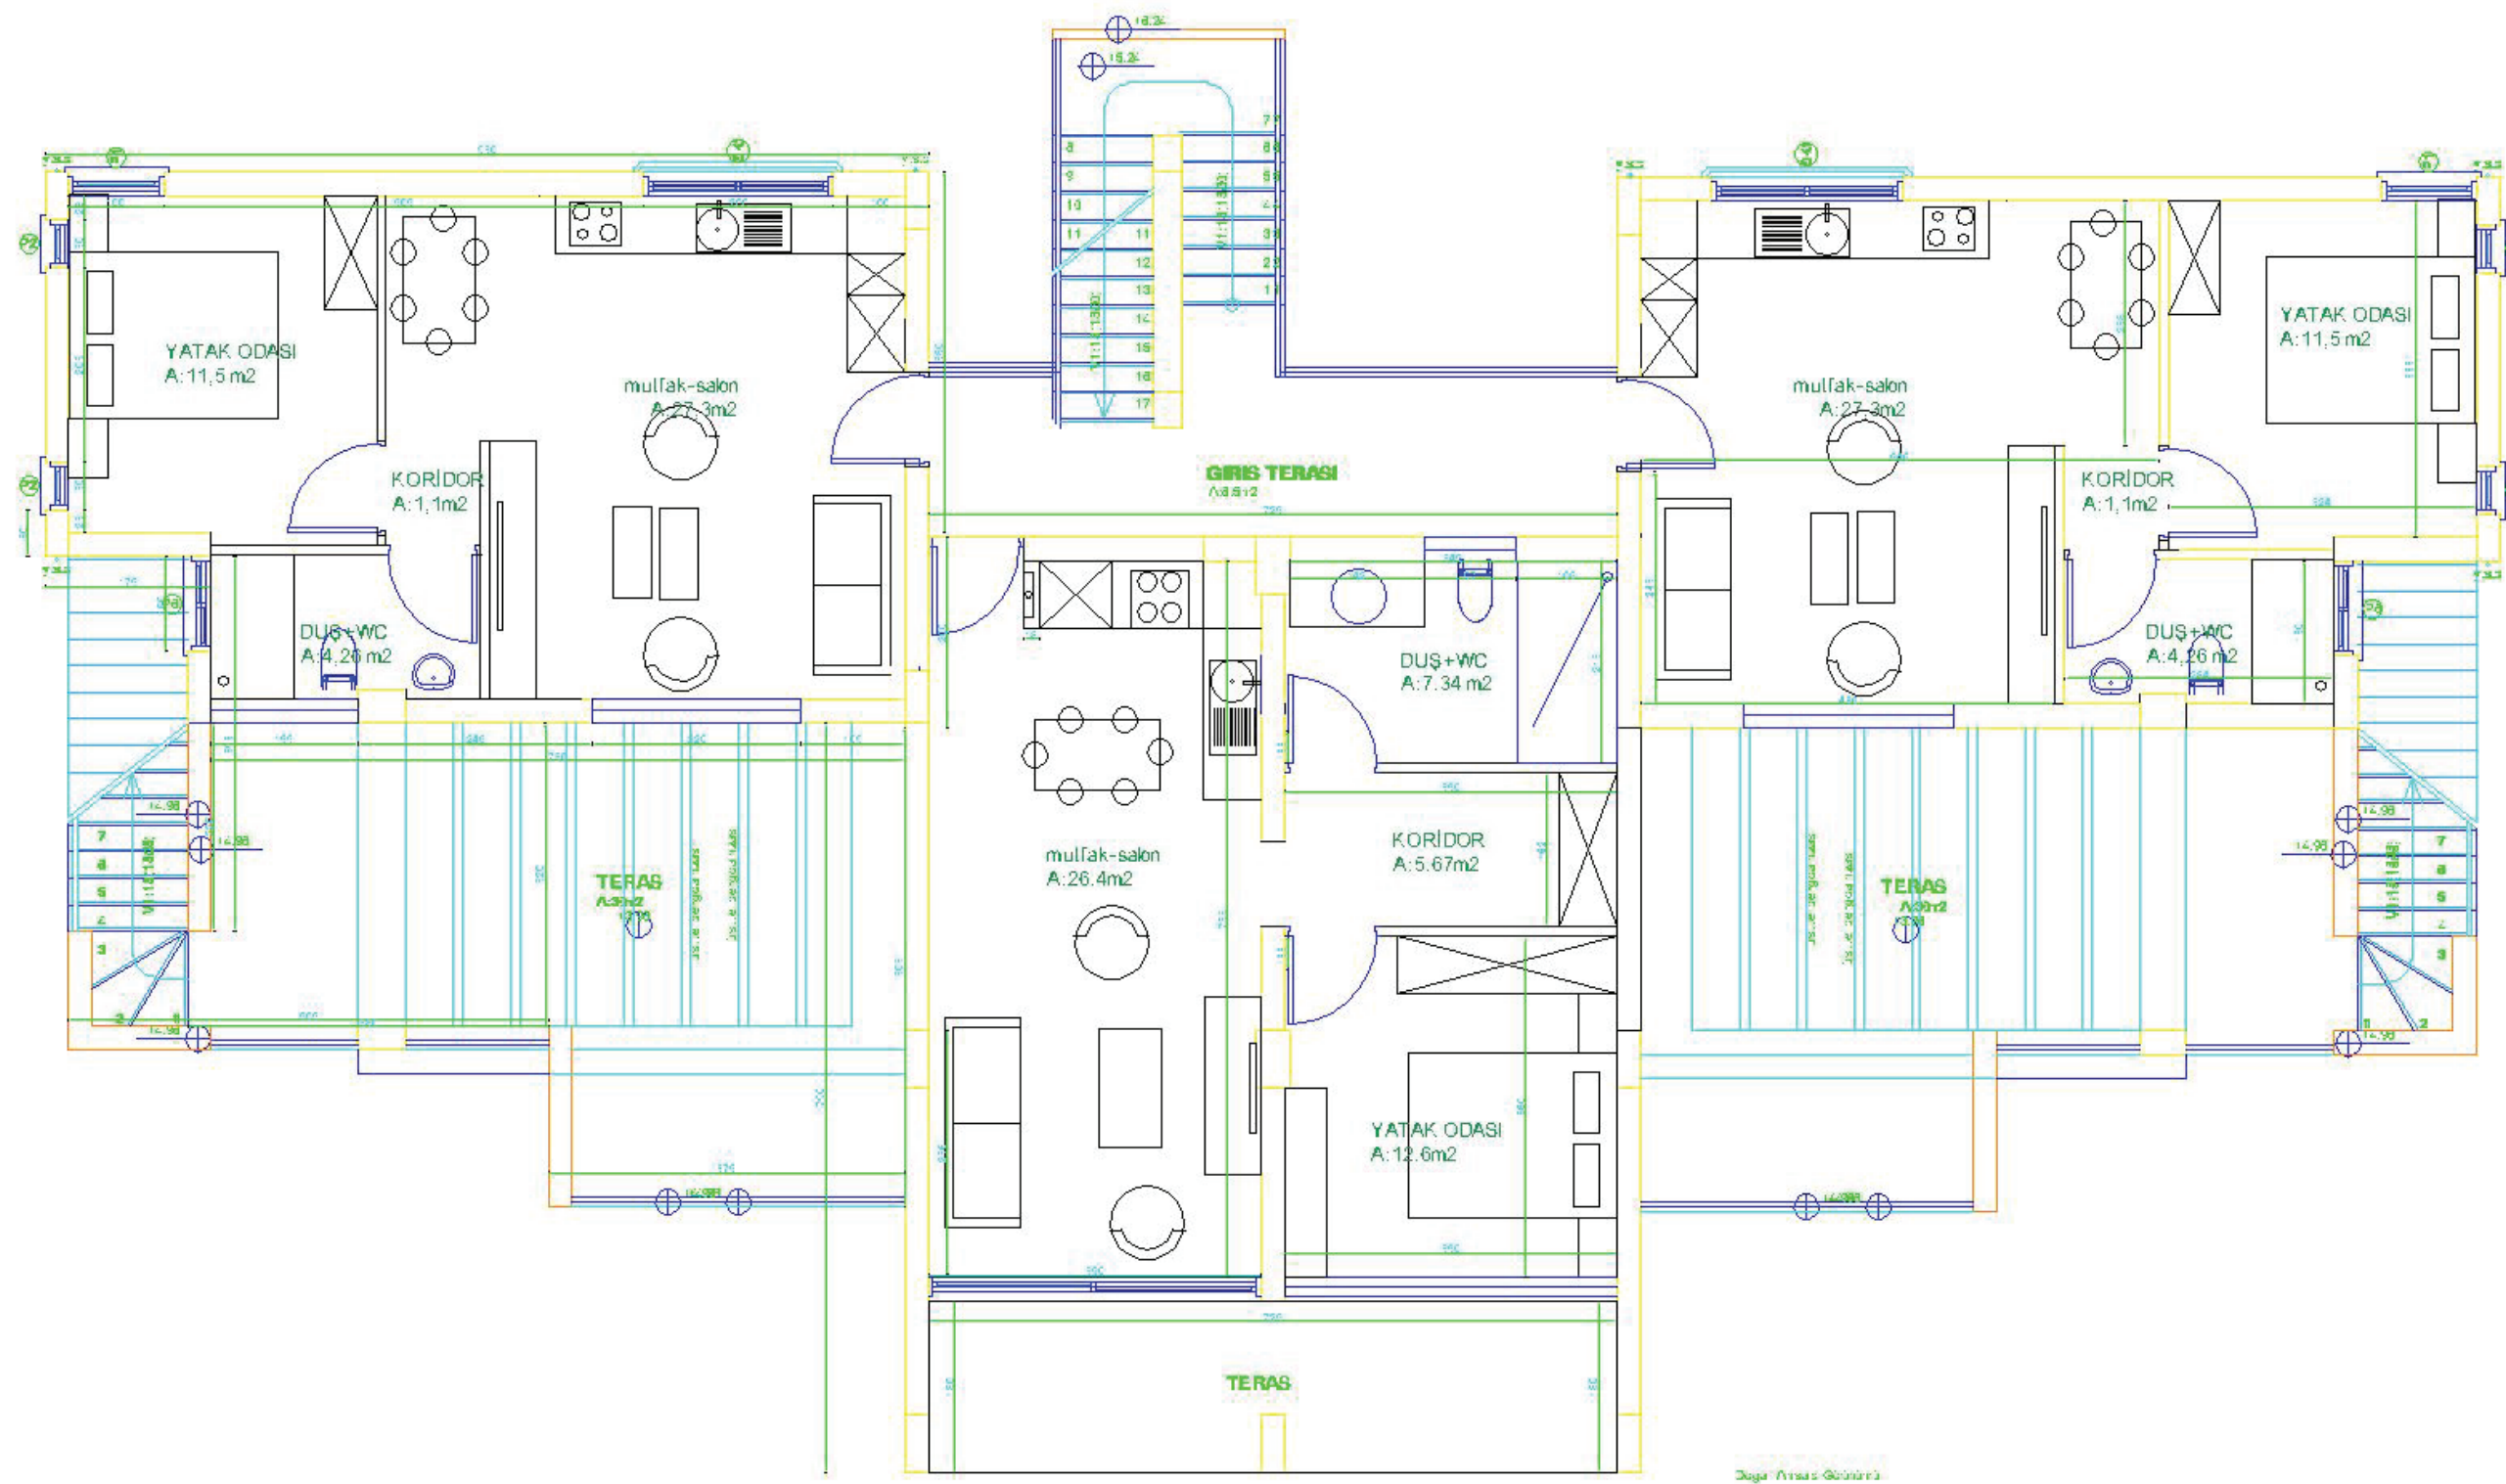

B12

B1

A2

A7

A1

GARDEN APARTMENT

1 Bedroom Apartment

1 Bedroom

Apartment
45-56 m² closed area
12-20 m² terrace

Starting price from
£69,950

Price including VR system/AC and whitegoods

PENTHOUSE APARTMENT

1 Bedroom Apartment

1 Bedroom

Penthouse

52-63 m² closed area

13 m² terrace

30 m² roof terrace

Starting price from
£84,950

Price including VR system/AC and whitegoods

EXTRA PACKAGES

PACKAGE 1

AC and LED Lights

£5000